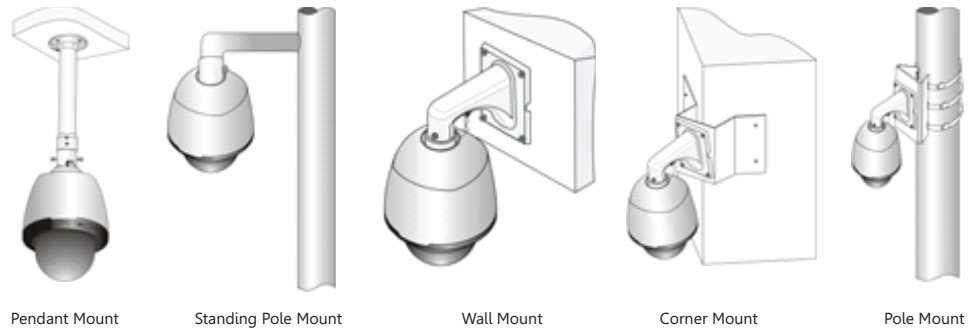

### Key Features

- ❖ 33X Optical Zoom
- ❖ Accurate and Fast Focusing
- ❖ Up to 120 dB WDR (Wide Dynamic Range)
- ❖ Smart IR, up to 150 m (492 ft) IR Distance
- ❖ IR anti-reflection window to increase the infrared transmittance
- ❖ H.265
- ❖ Triple Streams
- ❖ Customized OSD
- ❖ ONVIF Conformance
- ❖ 15° Elevation Angle
- ❖ Innovative snow-removing functionality
- ❖ More Effective heat dissipation system
- ❖ Intelligent Temperature Control Technology
- ❖ 6 KV Surge Protection Designed for Network Interface

### Dimensions

### Technical Specification

Model	SCL-SDM03MVIR-WD3533X
Product Name	3.0 Megapixel WDR, 33X, IR, PTZ, HD Dome Network Camera
Camera	
Sensor	1/2.8", 3.0 Megapixel, Progressive Scan, CMOS
Lens	4.5 ~ 148.5 mm (33x optical zoom)
Angle of View (H)	62.93° (wide) ~ 3.51° (Tele)
Iris	Auto/Manual; F1.6 ~ F5.3
Shutter	Auto/Manual; shutter time: 1/6 s ~ 1/8000 s
Minimum Illumination	Colour: 0.02 Lux (F1.6, AGC ON) 0 Lux with IR
S/N	>55 dB
WDR	120 dB
Day/Night	IR-cut filter with auto switch (ICR)