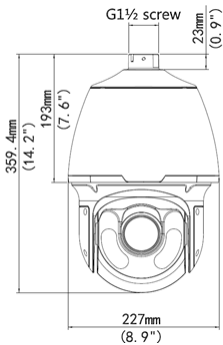

## 3.0 Megapixel WDR, 33X, IR, PTZ, HD Dome Network Camera

### Dimensions

### Technical Specification

Model	SCL-SDM03MVIR-WD3533X
Product Name	3.0 Megapixel WDR, 33X, IR, PTZ, HD Dome Network Camera
Camera	
Sensor	1/2.8", 3.0 Megapixel, Progressive Scan, CMOS
Lens	4.5 ~ 148.5 mm (33x optical zoom)
Angle of View (H)	62.93° (wide) ~ 3.51° (Tele)
Iris	Auto/Manual; F1.6 ~ F5.3
Shutter	Auto/Manual; shutter time: 1/6 s ~ 1/8000 s
Minimum Illumination	Colour: 0.02 Lux (F1.6, AGC ON) 0 Lux with IR
S/N	>55 dB
WDR	120 dB
Day/Night	IR-cut filter with auto switch (ICR)