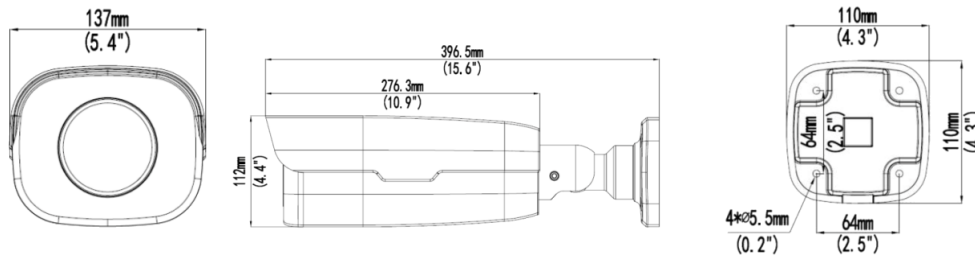

### Dimensions:

### Technical Specifications

Model	SCL-OBL02MVIR-SL25UD22X
Product Name	2.0 Megapixel Starlight, WDR IR Network Bullet Camera
<b>Camera</b>	
Image Sensor	1/1.8" 2Megapixel progressive scan CMOS
Lens	6.5 ~ 143mm
Shutter	Auto/Manual, 1~1/100000s
Mini. Illumination	0.0005Lux (F1.5. AGC ON) 0Lux (IR on)
Signal Noise Ratio	> 52dB
IR Distance	Up to 200m
Digital Noise Reduction	2D/3D DNR
WDR	120dB
Angle of View	H: 34.6°~1.6°
	V: 34.6°~ 1.6°
	O: 72.6°~ 3.6°
<b>Audio</b>	
Audio Compression	G.711
Two-way audio	Supported

<b>Storage</b>	
Edge Storage	Micro SD, up to 256 GB
Network Storage	ANR
<b>Video</b>	
Video Compression	Ultra 265, H.265, H.264, MJPEG
H.264 code profile	Baseline, Main, High Profiles
Frame Rate	First Stream: 2MP (1920*1080), Max 60fps;
	Second Frame: 2MP (1920*1080), Max 60fps;
	Third Frame: D1 (720*576), Max 60fps
On screen display	Upto 8 OSDs
BLC	Supported
Motion Detection	Upto 4 areas
ROI	Supported
Privacy Mask	Upto 8 areas
HLC	Supported
<b>Smart</b>	
Event Trigger	Motion detection, Intrusion, cross line,
Recognition	Face detection, Audio detection
Intelligent Identification	Defocus, Scene Change, Object Left, Object Moving
Statistical Analysis	People counting
General	Watermark, IP Address Filtering, Tampering Alarm, Alarm input, Alarm output, Access Policy, ARP Protection, RTSP Authentication, User Authentication
<b>Network</b>	
Protocol	IPv4, IGMP, ICMP, ARP, TCP, UDP, DHCP, PPPoE, RTP, RTSP, RTCP, DNS, DDNS, NTP, FTP, UPnP, HTTP, HTTPS, SMTP, 802.1x, SNMP, QoS
ONVIF	Supported (Profile S, Profile G, Profile T), API
<b>Interface</b>	
Video	1 BNC
Audio I/O	1/1 channel
RS485	1 port
Alarm I/O	2/1
Network	1 RJ45 10M/100M Base-TX Ethernet
<b>Environmental</b>	
Power Supply	AC 24V±25%, -P: PoE (IEEE 802.3at)
Power consumption	< 21W
Working Environment	-40° C ~ +60°, < 95% RH
Ingress Protection	IP67
Dimensions	396.5 × 137 × 112mm
Weight	3.7kg