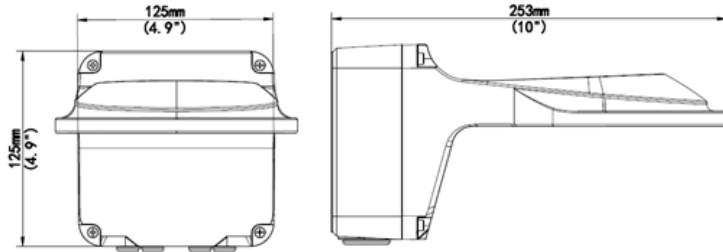

4-Inch Outdoor Wall Mount, Junction Box, Fixed Dome Bracket

Dimensions

Technical Specification

Model	SL-DMBR-WMJN01V
Product Name	4-Inch Outdoor Wall Mount, Junction Box, Fixed Dome Bracket
Bracket	
Application	Outdoor, Wall Installation for 4-Inch Varifocal Fixed Dome
Dimensions	253mmx125mmx125mm (10"x4.9"x4.9")
Weight	0.96kg (2.1lb)
Material	Aluminum Alloy