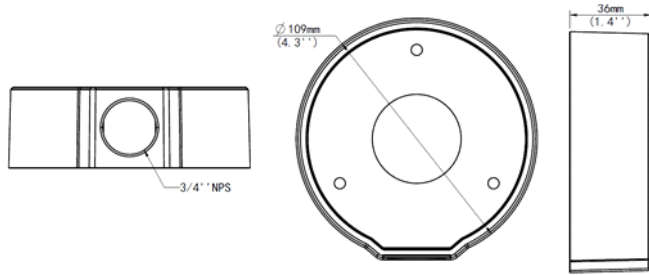

3-Inch, Junction, Fixed Mini Dome Bracket

Dimensions

Technical Specification

Model	SL-DMBR-JN03M
Product Name	3-Inch, Junction, Fixed Mini Dome Bracket
Bracket	
Application	Wall Installation for Fixed Mini Dome
Dimensions	Φ109mmx36mm (4.3" x1.4")
Weight	0.16kg (0.35lb)
Material	Aluminum Alloy