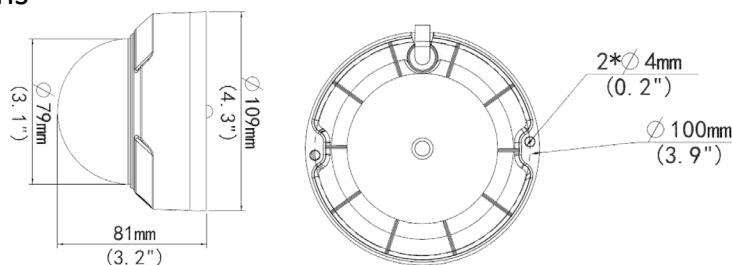

Key Features

- ❖ Ultra 265, H.265, H.264, MPEG compression
- ❖ IP67 rating
- ❖ 2D/3D DNR
- ❖ Smart IR, up to 30m
- ❖ ONVIF Conformance
- ❖ Day/night functionality

Technical Specifications

Model	SCP-VDM04FFIR-FS34D
Product Name	4.0 Megapixel, Vandal resistant Fixed IR Dome Network Camera
Camera	
Image Sensor	1/3", 4.0 MP progressive scan CMOS
Lens	2.8 mm @F2.0
Angle of View	H: 104.4°, V: 54.4°, O: 135.7°
Electronic Shutter	Auto/Manual, 1~1/100000s
Mini. Illumination	0.03Lux/F2.0(Color,AGC on) 0Lux (IR on)
Adjustment Angle	Pan: 0° ~ 360° Tilt: 0° ~ 75°
IR Distance	Up to 30m
DNR	2D/3D
S/N	>52dB
WDR	DWDR
Video	
Video Compression	Ultra 265, H.265, H.264, MJPEG
Frame Rate	First Stream: 4MP (2592*1520): Max. 20 fps;
	Second Stream: 720P (1280*720): Max. 20 fps;
	Third Stream: D1 (720*576): Max. 20 fps
OSD	Up to 4 OSDs

Privacy Mask	Up to 8 areas
ROI	Up to 2 areas
Motion Detection	Up to 4 areas
BLC	Supported
HLC	Supported
Smart	
Behavior Detection	Intrusion, Motion, Tampering alarm
Network	
Protocol	IPv4, IGMP, ICMP, ARP, TCP, UDP, DHCP, RTP, RTSP, RTCP, DNS, DDNS, NTP, FTP, UPnP, HTTP, HTTPS, SMTP, SSL, QoS
ONVIF	Supported (Profile S, Profile T)
Interface	1 RJ45 100M Base-TX Ethernet
General	
Power Consumption	<4W
Power Supply	DC 12V±25%, PoE (IEEE 802.3af)
Ingress Protection	IP67
Vandal Resistant	IK10
Working Environment	-30°C ~ 60°C
Dimensions	Φ109 x 81mm
Weight	0.45 kg