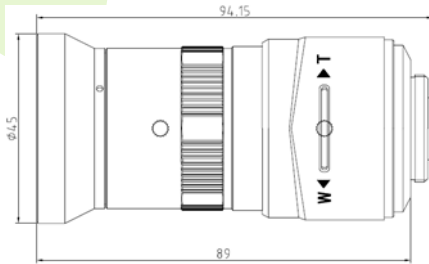

3.0 Megapixel Lens

Dimensions

Technical Specification

| | |
|--------------------------|---------------------------|
| Model | SL-BL0860-05 |
| Product Name | 3.0 Megapixel Lens |
| Lens | |
| Focal Length | 8~60mm |
| Iris | F1.8, DC auto-Iris |
| Lens Mount | CS |
| Format | 1/2.5" |
| Horizontal Angle of View | 43° ~5.6° (H) |
| | 31° ~4.2° (V) |
| Dimensions(mm) | Φ45mmx89mm(Φ1.77" x3.5") |
| Weight | 0.2kg(0.44lb) |