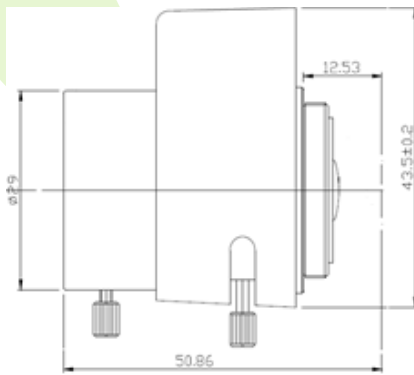

3.0 Megapixel Lens

Dimensions

Technical Specification

Model	SL-BL0312-04
Product Name	3.0 Megapixel Lens
Lens	
Focal Length	3~12mm
Iris	F1.4, DC auto Iris
Lens Mount	CS
Format	1/2.7"
Horizontal Angle of View	1/2.7": 105.6° ~28.4° 1/2.8": 102.4° ~27.4° 1/3": 91.2° ~25.5°
Dimensions(mm)	φ29.0x44.2
Weight	59.9 g