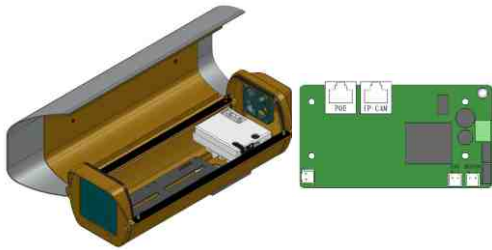

3.0 Megapixel Housing

Dimensions

Technical Specification

Model	SC-OH608-POE
Product Name	3.0 Megapixel Housing
CATA	Mid-Span, End-Span
Data transmission rate	10/100 Mbps
Ethernet data line	TIA/EIA-568, Cat.-5 Cable
Hardware powergrade	CLASS 4
Polarity of input voltage	RJ45_4,5(+),7,8(-) OR 1,2(+/-)3,6(-/+)
Fan start	Temperature above 40°C(PS:1)
Heater start	Temperature below 15°C(PS:2)
Max power consumption	25W IEE802.3AT
Operating temperature	-30°C~60°C
Ethernet	Two RJ-45 (One Input, One Output)
Power indication	LED Indication (YELLOW : Working)
FAN Working	Blower ON: 40°C OFF:15°C
DC12V	Current : 0.3A Watt : 3W
Heater Working	Heater ON: 15°C OFF:25°C
DC 12V	Inrush Current : 0.13A Watt : 4W Current : 0.085A Watt : 4W