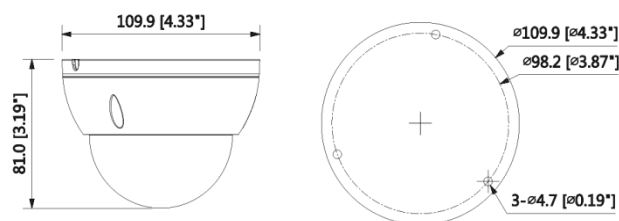

Key Features

- ❖ H.265 & H.264 dual-stream encoding
- ❖ DWDR, Day/Night(ICR), 3DNR, AWB, AGC, BLC
- ❖ 2.8mm fixed lens
- ❖ Max IR LEDs length 30m
- ❖ IP67 rating
- ❖ IK10 vandal resistant

Technical Specifications

Model	SCP-VDM02FFIR-WD82FP-D
Product Name	2.0 Megapixel DWDR, IR Fixed Lens Dome Camera
Camera	
Image Sensor	1/2.7" 2MP progressive scan CMOS
Lens	2.8 mm @F2.0
Angle of View	H: 104°/92°, V: 55°/50°
Electronic Shutter	Auto/Manual, 1/3~1/100000s
Mini. Illumination	0.08Lux/F2.0(Color,1/3s,30IRE) 0.3Lux/F2.0(Color,1/30s,30IRE) 0Lux/F2.0(IR on)
Effective Pixels	1920(H)x1080(V)
IR Distance	Up to 30m
S/N	>50dB
Video	
Video Compression	H.265/H.264H/MJPEG(Sub Stream)
Smart Codec	H.265+/H.264+ supported
Frame Rate	First Stream: 1080P(1 ~ 25/30fps)
	Second Stream: D1(1 ~ 25/30fps)

Network	
Protocol	HTTP;HTTPS;TCP;ARP;RTSP;RTP;RTCP;UDP;SMTP;FTP;DHCP;DNS;DDNS;PPPoE; IPv4/v6;QoS;UPnP; NTP;Bonjour;IEEE 802.1x;Multicast;ICMP;IGMP;TLS
ONVIF	Supported (Profile S, Profile G)
RJ-45	10/100Base-T
Max User Access	10/20
Environmental	
Power Consumption	<5.5W
Power Supply	12 V DC, PoE (802.3 af)(Class 0)
Vandal Resistant	IK10
Weather proof rating	IP67
Working Environment	-30°C ~ +60°C, <95% RH
Dimensions	Φ109.9mm × 81mm
Weight	0.47 kg