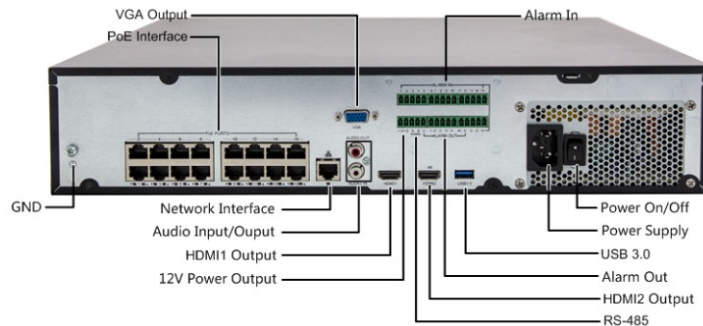

## Key Features

- ❖ 32-Channel Input
- ❖ Third-Party IP cameras supported with ONVIF conformance
- ❖ Support 2-Ch HDMI, 1-Ch VGA, HDMI2 at up to 4K(3840x2160) Resolution
- ❖ Up to 12 Megapixels Resolution Recording
- ❖ Support H.265/H.264 video formats
- ❖ Accurate Retrieval, Instant Playback
- ❖ 4 SATA HDDs, Up to 8TB for each HDD
- ❖ Support various VCA detection alarm and VCA search
- ❖ Support for 12V Power Output
- ❖ Plug & Play with up to 16 independent PoE network interfaces
- ❖ Support for P2P, UPnP, NTP, DHCP, PPPoE
- ❖ Support for Mobile Client Access

## Technical Specification

Model	SCI-4032-POE432
Product Name	32 Channel Input Network Video Recorder
Video/Audio Input	
IP Video Input	32-Ch
Two-way Audio Input	1-Ch, RCA
Network	
Incoming Bandwidth	320Mbps
Outgoing Bandwidth	320Mbps
Remote Connection	128
Video/Audio Output	
HDMI/VGA Output	HDMI1/VGA: 1920x1080p /60Hz, 1920x1080p /50Hz, 1600x1200 /60Hz, 1280x1024 /60Hz, 1280x720 /60Hz, 1024x768 /60Hz HDMI2: 4K (3840x2160) /60Hz, 4K (3840x2160) /30Hz, 1920x1080p /60Hz, 1920x1080p /50Hz, 1600x1200 /60Hz, 1280x1024 /60Hz, 1280x720 /60Hz, 1024x768 /60Hz
Audio Output	1-Ch, RCA