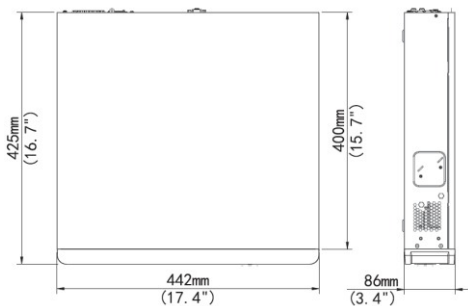

## Dimensions

Recording Resolution	12MP/8MP/6MP/5MP/4MP/3MP/1080p/960p/720p/D1/2CIF/CIF
Synchronous Playback	16-Ch
Decoding	
Compression	H.265/H.264
Live view/ Playback	12MP/8MP/6MP/5MP/4MP/3MP/1080p/960p/720p/D1/2CIF/CIF
Capability	4 x 12MP@20, 4 x 4K@30, 8 x 4MP@20, 16 x 1080p@25, 32 x 720p@25
Hard Disk	
SATA	4 SATA Interfaces
Capacity	up to 8TB for each HDD
External Interface	
Network Interface	1 RJ-45 10M/100M/1000M self-adaptive Ethernet Interface
Network Function	HTTP, HTTPS, UPNP, RTSP, RTP, SMTP, NTP, DHCP, DNS, IP Filter, PPPoE, DDNS, FTP, IP Server, P2P
Serial Interface	1 x RS-485
USB Interface	Front Panel: 2 x USB2.0 Rear Panel: 1 x USB3.0
Alarm In	16-Ch
Alarm Out	4-Ch
Power Output	12 VDC
PoE	
Interface	16 Independent 100 Mbps PoE Network Interfaces
Supported Standard	IEEE 802.3at
General	
Power Supply	100 ~ 240 VAC
Consumption (without HDD and PoE)	≤ 20 W
PoE	Max 30W for single port Max 200W in total ( 12.5W for each )
Working Temperature	-10° C ~ +55° C ( +14° F ~ +131° F )
Working Humidity	10% ~ 90%
Dimensions	86 × 442 × 425mm (3.4" × 17.4" × 16.7" )
Weight ( without HDD )	≤ 5.24 Kg ( 11.55 lb )