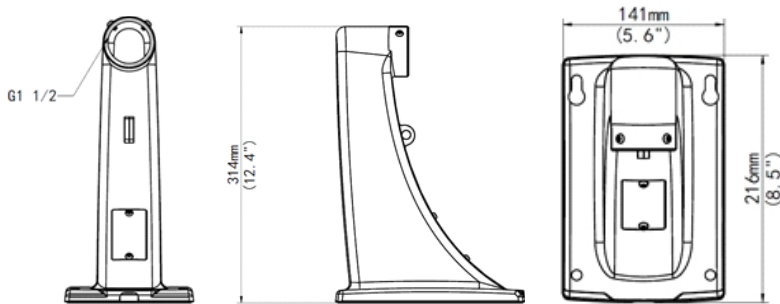

Wall Mount PTZ Dome Bracket

Dimensions

Technical Specification

Model	SL-PTBR-WM35
Product Name	Wall Mount PTZ Dome Bracket
Bracket	
Application	Indoor or Outdoor, Wall Installation for PTZ Dome Camera
Dimensions (L × W × H)	216mmx141mmx314mm (8.5" x 5.6" x 12.4")
Weight	1.0kg (2.2lb)
Material	Aluminum Alloy