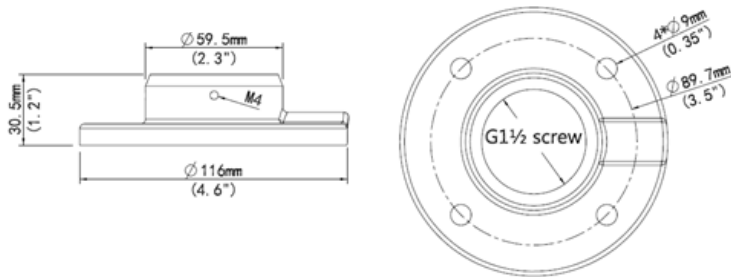

Indoor Pendant Mount Adapter, PTZ Dome Bracket

Dimensions

Technical Specification

Model	SL-PTBR-PM35A
Product Name	Indoor Pendant Mount Adapter, PTZ Dome Bracket
Bracket	
Application	Indoor, PTZ Dome Pendant Installation
Dimensions	Φ116mmx30.5mm (Φ4.6" x1.2")
Weight	0.3kg (0.66lb)
Material	Aluminum Alloy