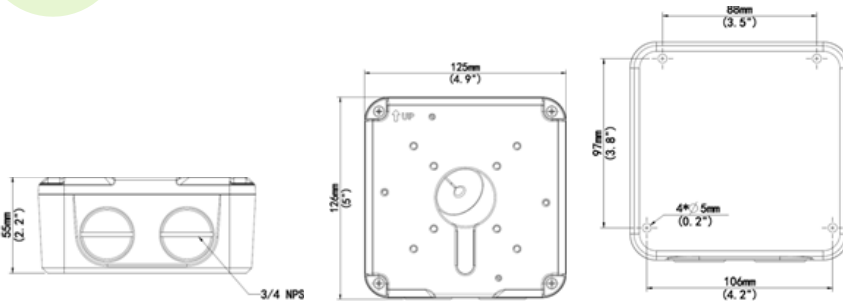

7-Inch, Junction Box, Bullet Camera

Dimensions

Technical Specification

Model	SL-OBRR-JN04B
Product Name	7-Inch, Junction Box, Bullet Camera
Bracket	
Application	Outdoor or Indoor Cable Junction Box for Bullet Camera
Dimensions	126mmx125mmx55mm (5" x4.9" x2.2")
Weight	0.72kg (1.6lb)
Material	Aluminium Alloy