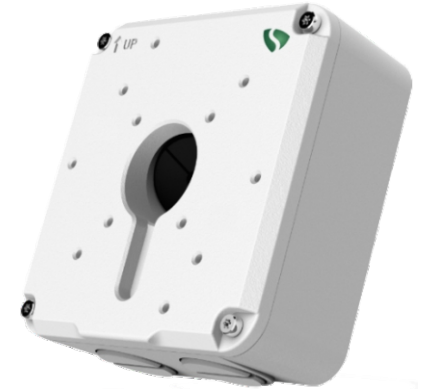

7-Inch, Junction Box, Bullet Camera

Dimensions

Technical Specification

Model	SL-OBRR-JN04B
Product Name	7-Inch, Junction Box, Bullet Camera
Bracket	
Application	Outdoor or Indoor Cable Junction Box for Bullet Camera
Dimensions	126mmx125mmx55mm (5" x4.9" x2.2")
Weight	0.72kg (1.6lb)
Material	Aluminium Alloy