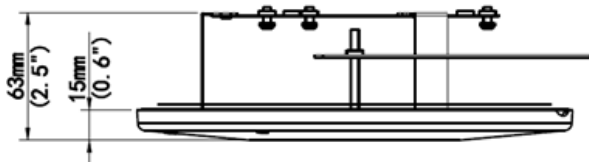

## In-Ceiling Mount, Indoor Fixed Dome Bracket

### Dimensions

## Technical Specification

Model	SL-DMBR-CM23
Product Name	In-Ceiling Mount, Indoor Fixed Dome Bracket
Bracket	
Application	Indoor, Indoor Fixed Dome In-Ceiling Installation
Dimensions	$\Phi 235\text{mm} \times 63\text{mm}$ ( $\Phi 9.3" \times 2.5"$ ) In-Ceiling Hole: $\Phi 216\text{mm}$ ( $\Phi 8.5"$ )
Weight	0.49kg (1.1lb)
Material	Sheet Metal and ABS