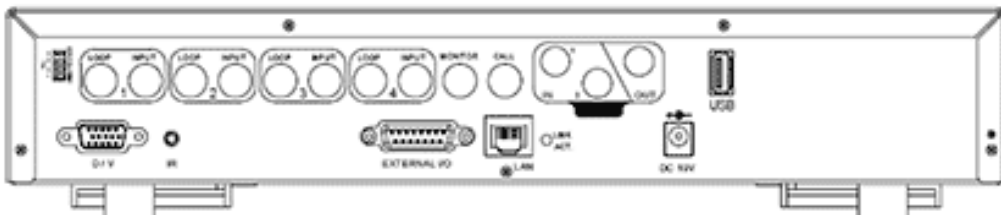

## AVC782A 4ch DVR with Remote Access & CD Writer

4ch DVR with 2ch Audio and remote access over Internet. Featuring real time recording and live view with CD Writer & USB backup function. Unique remote event trigger system for remote recording on alarm.

Current Consumption	<42 W
Operating Temp	10 + 40 C
Dimensions	375(W) x 61(H) x 281(D) mm
System Recovery	YES, after re-powered, recovery from power loss to previous state

[download](#) | [print](#) | [support](#)