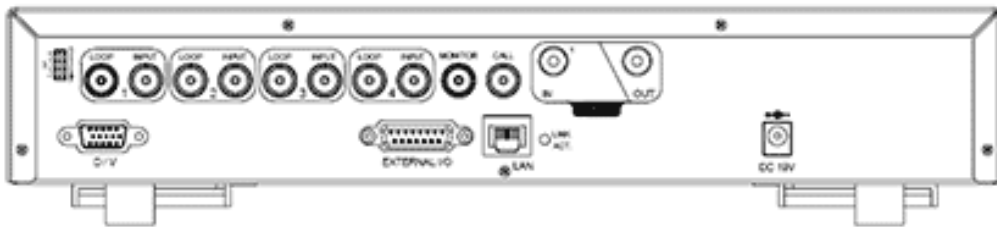

AVC760 4ch DVR

AVC760 4ch DVR with Remote Access

4ch DVR with 1ch Audio and remote access over Internet. Featuring real time recording and live view.

Features

- 4ch with loopout + 1ch Audio + Remote Internet Access
- 25-100fps real time recording with live monitor view
- MPEG4 Compression
- Long Recording Time
- Backup over Network / Internet
- Covert recording function
- Motion Detection & alarm notifications via e-mail / ftp

Specification

Video System / Compression	NTSC / PAL - Frame-MJPEG / CIF-MPEG4
Video Input	4 channels composite video signal,
Video Loop Out	4 channels composite video signal,
Video Output	1 x Main Output, 1 x Spot Output, Video Output 1.0 Vp-p composite, 75Ω
Maximum Recording Rate	Frame 720x480 pixels 30IPS <NTSC> / 720x576 pixels 25IPS <PAL> CIF: 352x240 120IPS <NTSC> / 352x288 100 IPS<PAL>
Image Display Mode	Single, Quad, Spot with adjustable Dwell Time
Adjustable Recording Speed	Frame 30,15,7,3 IPS <NTSC> / 25,12,6,3 IPS <PAL> CIF: 120,60,30,15 IPS <NTSC> / 100,50,25,12 IPS <PAL>
Image Quality Settings	Best, High, Normal, Basic
Hard Drive Storage	IDE Type ATA66 supporting 1 x HD up to 750GB
HDD Management	Quick Clean, 250GB under 2 secs
Recording Mode	Manual, Timer, Motion, Alarm, Remote
Pre Alarm Recording	YES, 8MB
Backup Device	Network, Internet connection
Web Transmission Format	Motion JPEG
Ethernet / Network Protocols	YES, 10/100 Base-T / TCP/IP, PPPoE, DHCP, DDNS, PELCO-D
Web Interface	Supplied software or IE browser 6+
Alarm I/O	4 inputs, 1 output
Digital Zoom	2 x digital zoom
Key Lock	Yes, User Password
Video Loss Detection	Yes, Audible Alarm
Camera Title	Yes, supporting up to 6 letters
Video Adjustment	Hue / Color / Contrast / Brightness
Date / Time Display	Yes

AVC760 4ch DVR

Power	19VDC
Current Consumption	<42 W
Operating Temp	10 + 40 C
Dimensions	343(W) x 59(H) x 223(D) mm
System Recovery	YES, after re-powered, recovery from power loss to previous state

[download](#) | [print](#) | [support](#)