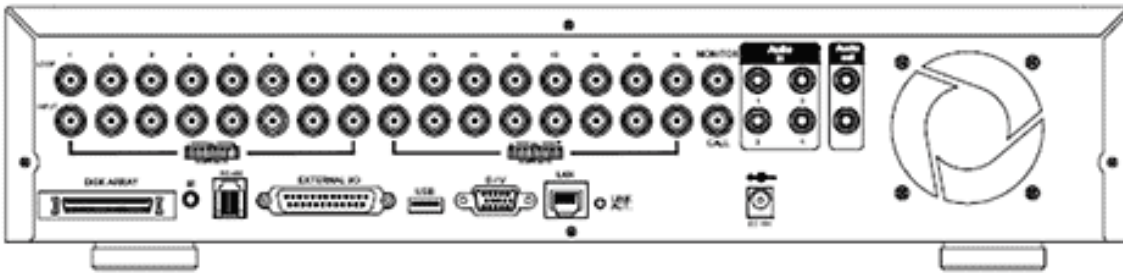

AVD717D 16ch DVR

AVD717D 16ch DVR with Remote Access & DVD Writer

Advanced 16ch Pentaplex DVR with remote access, IR remote control, DVD Writer and USB, remote Internet access and remote alarm notification and recording. Featuring 3 Hard Drive bays, 4 audio inputs and a comprehensive set of surveillance tools at half the price of similar machines.

Specification

Video System / Compression	NTSC / PAL - Frame MPEG4
Video Input	16 channels composite video signal,
Video Loop Out	16 channels composite video signal,
Video Output	1 x Main Output, 1 x Spot Output, Video Output 1.0 Vp-p composite, 75Ω
Maximum Recording Rate	Frame 720x480 pixels 30IPS <NTSC> / 720x576 pixels 25IPS <PAL> CIF: 352x240 120IPS <NTSC> / 352x288100 IPS<PAL>
Image Display Mode	480/400 IPS, Single, Quad, Spot with adjustable Dwell Time
Adjustable Recording Speed	Frame 120,60,30,15 IPS <NTSC> / 100,50,25,12 IPS <PAL> CIF: 480,240,120,60 IPS <NTSC> / 400,200,100,50 IPS <PAL>
Image Quality Settings	Best, High, Normal, Basic
Hard Drive Storage	3 x IDE Type ATA66 slots up to 750GB each / 2 x HD + HD Array
HDD Management	Quick Clean, 500GB under 2 secs
Recording Mode	Manual, Timer, Motion, Alarm, Remote, Remote Alarm Record (R.E.T.R)
Pre Alarm Recording	YES, 8MB
Watermark	YES
Backup Device	DVD R, USB, Network, Internet connection
Web Transmission Format	Motion JPEG
Ethernet / Network Protocols	YES, 10/100 Base-T / TCP/IP, PPPoE, DHCP, DDNS, PELCO-D
Web Interface	Supplied software or IE browser 6+
Alarm I/O	16 inputs, 1 output
Digital Zoom	2 x digital zoom
Audio I/O	4 in, 2 out (mono)
Key Lock	Yes, User Password
Video Loss Detection	Yes, Audible Alarm
Camera Title	Yes, supporting up to 6 letters

Video Adjustment	Hue / Color / Contrast / Brightness
Date / Time Display	Yes
Power	19VDC
Current Consumption	<64 W
Operating Temp	10 + 40 C
Dimensions	432(W) x 90(H) x 326(D) mm
System Recovery	YES, after re-powered, recovery from power loss to previous state
Optional	VGA Convertor, Hard Drive Array